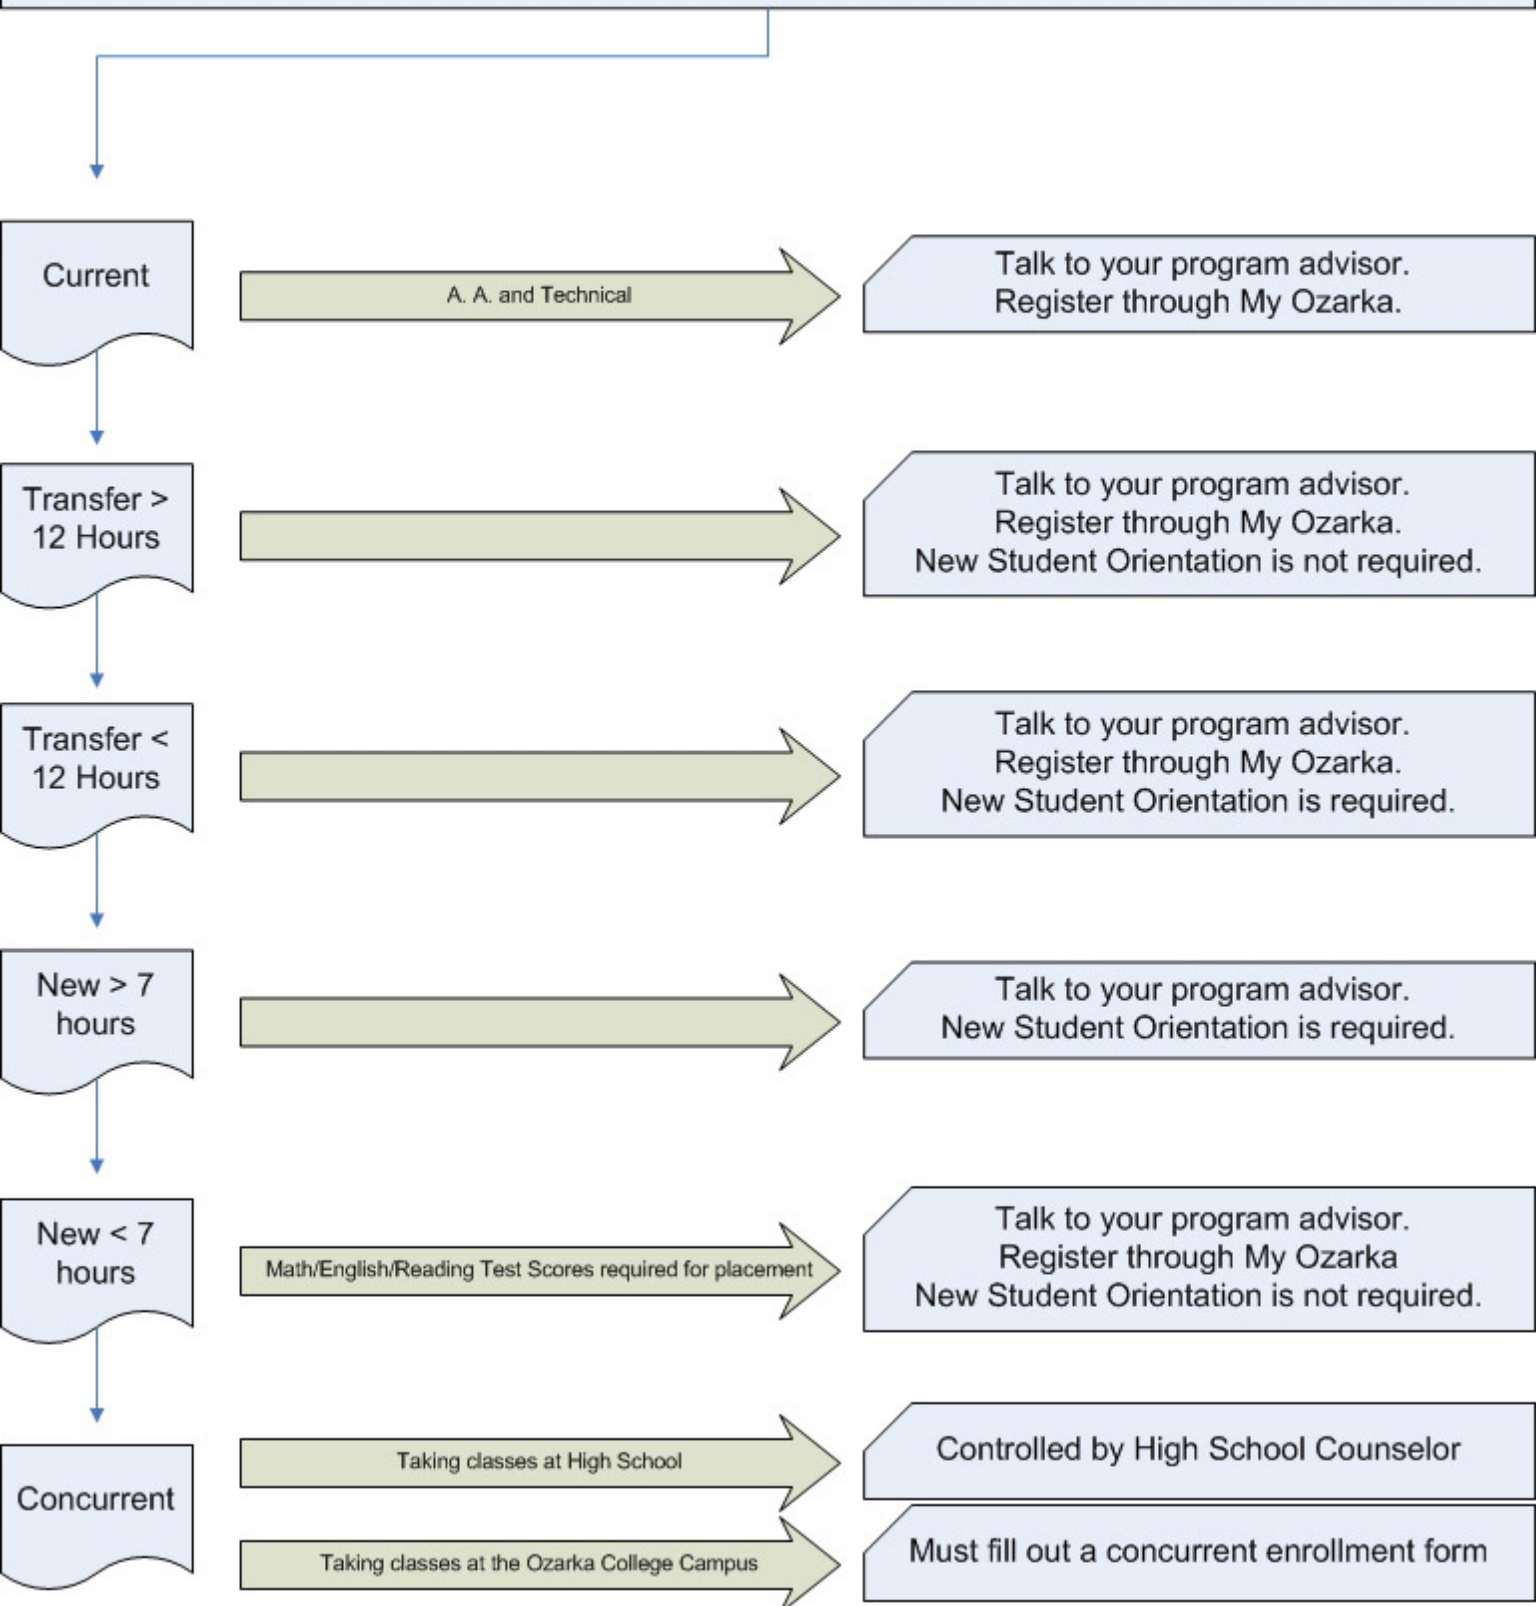

Registration Guidelines

Open Registration – No Late Registration

Are you a current, transfer with > 12 hours, transfer with < 12 hours, new with > 7 hours, new with < 7 hours or concurrent?

Currently enrolled students are encouraged to register early.